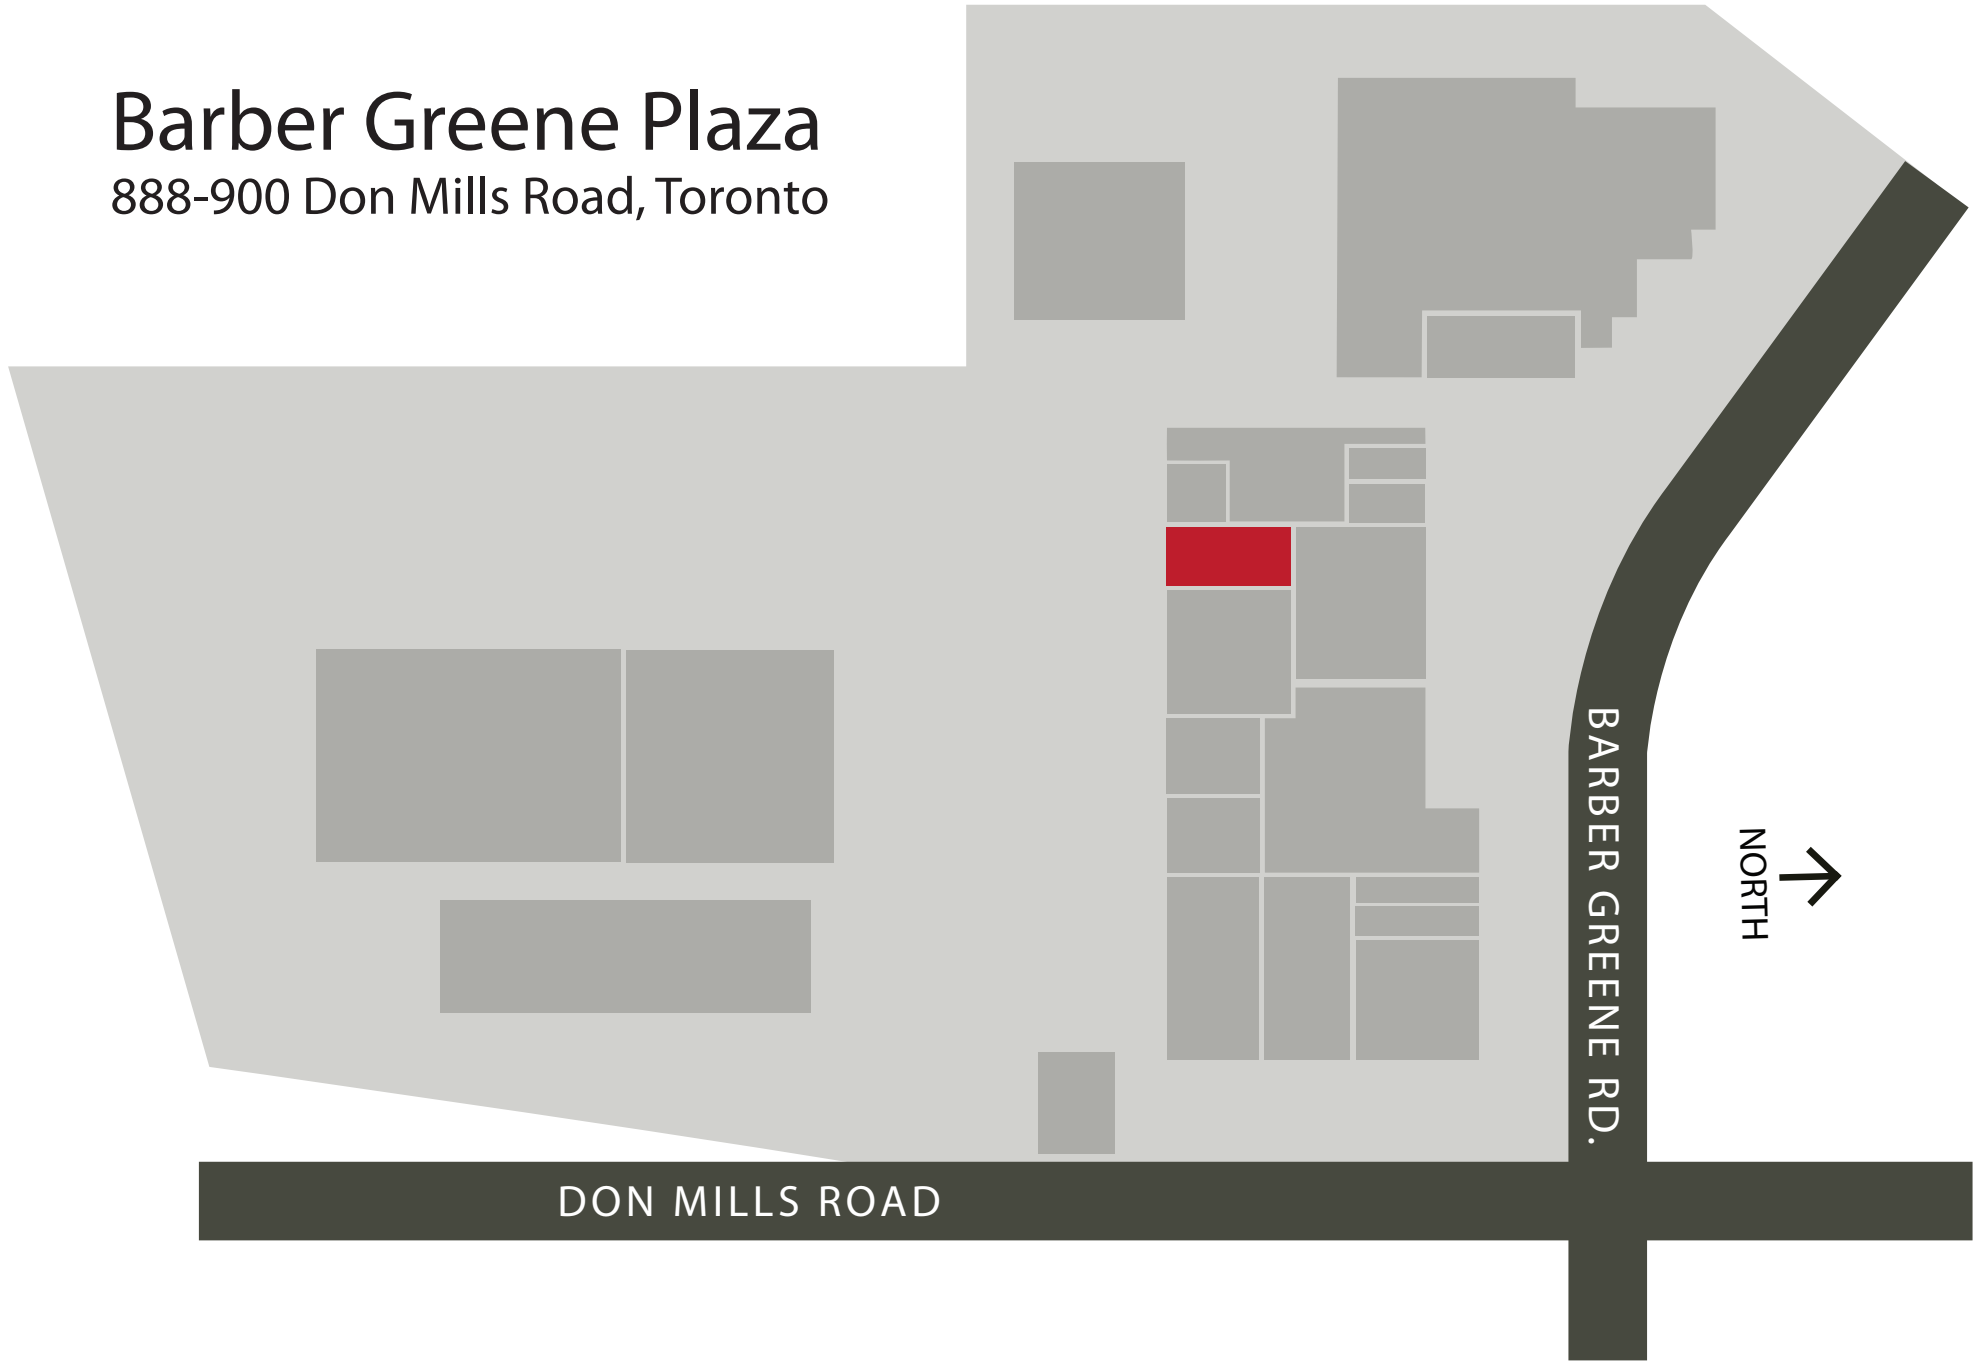

Barber Greene Plaza

888-900 Don Mills Road, Toronto

DON MILLS ROAD

BARBER GREENE RD.

NORTH