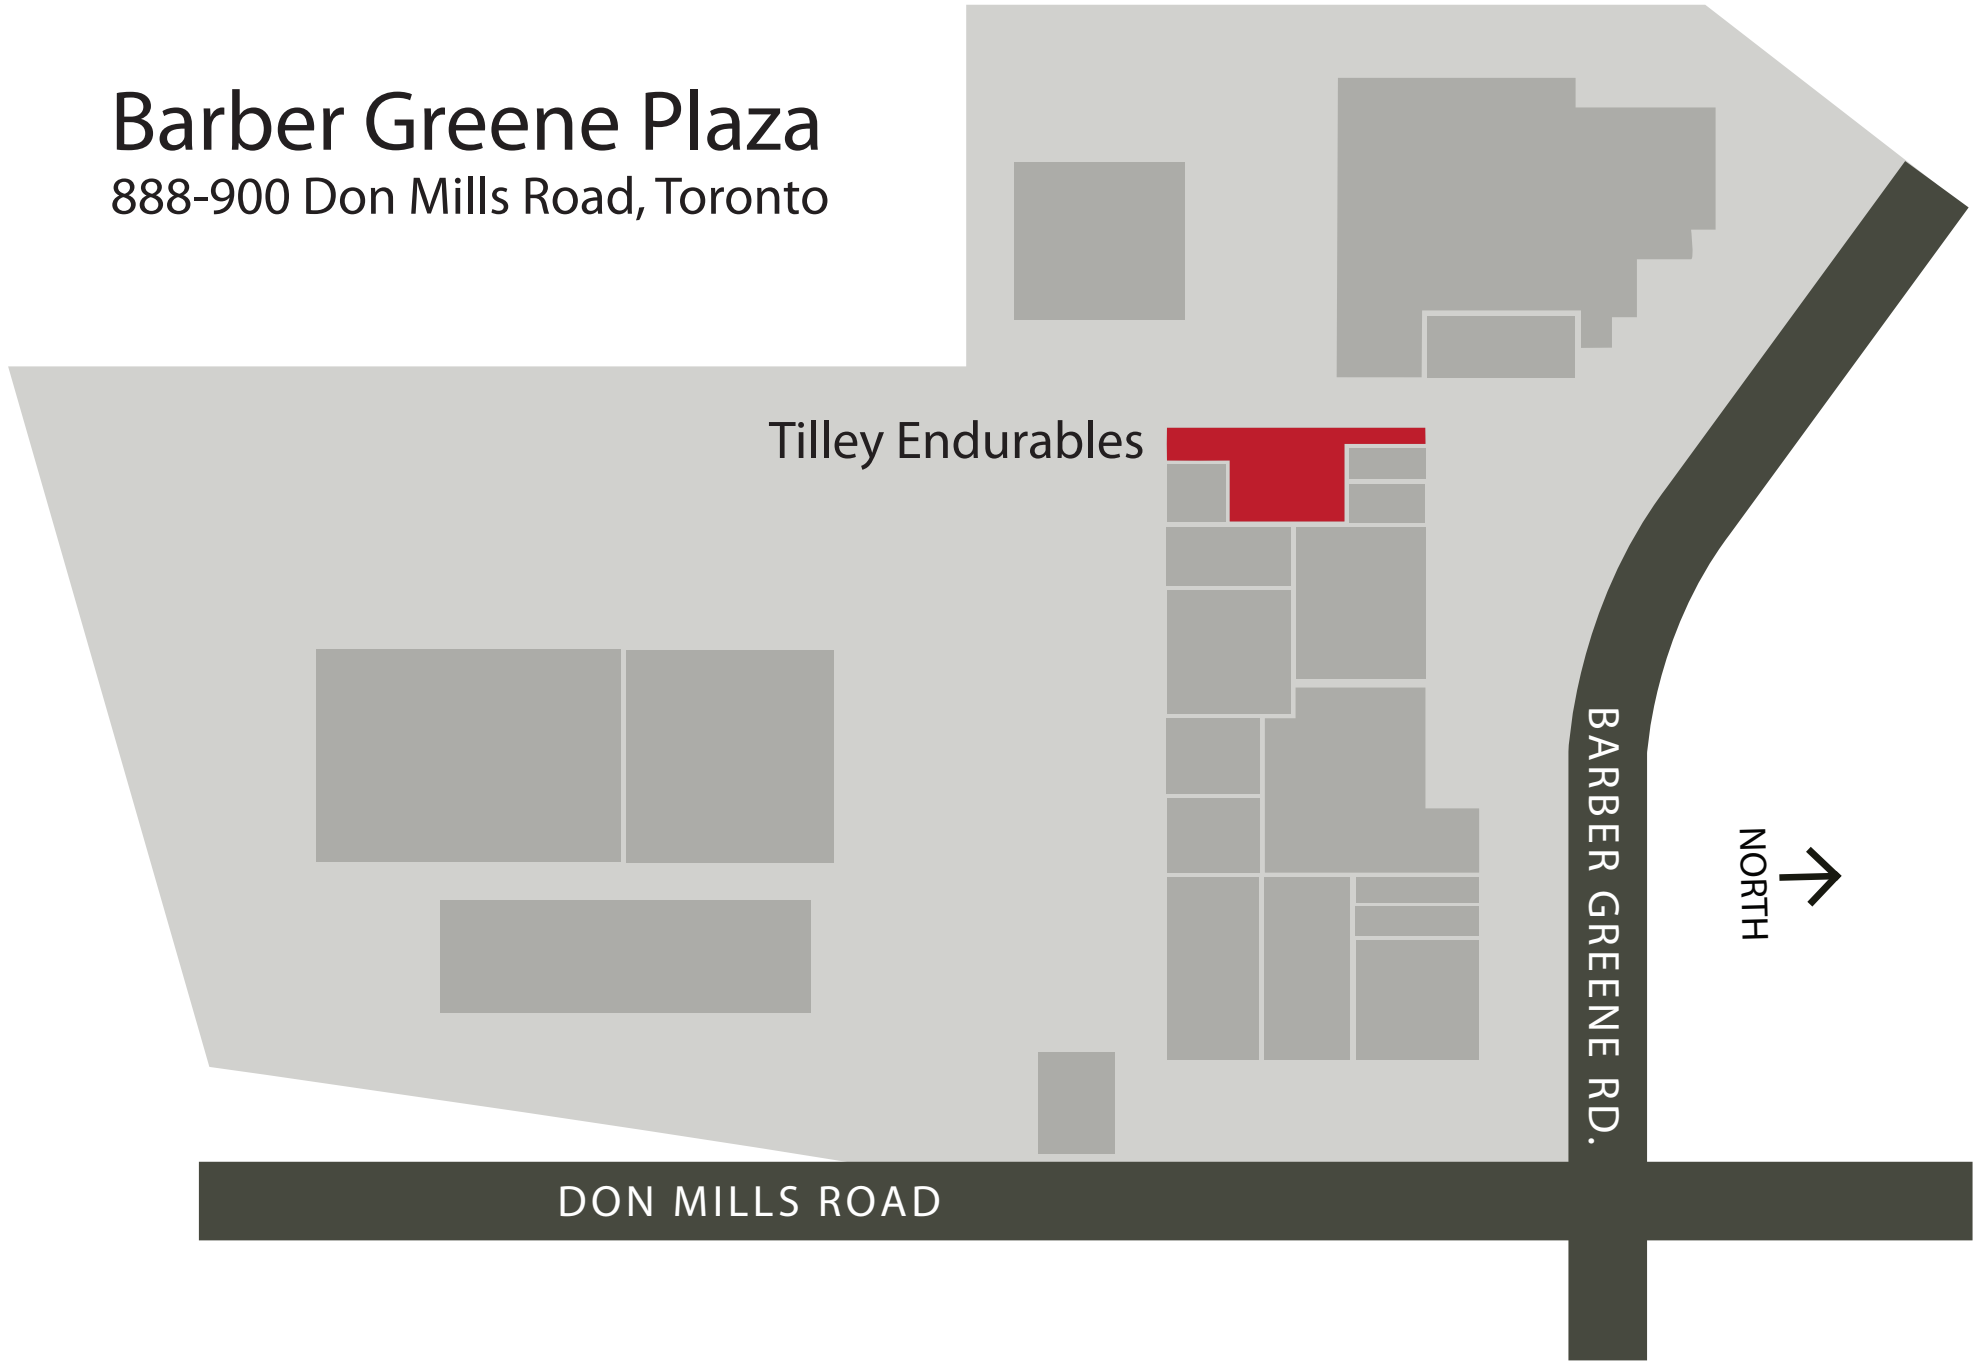

Barber Greene Plaza

888-900 Don Mills Road, Toronto

Tilley Endurables

BARBER GREENE RD.

DON MILLS ROAD