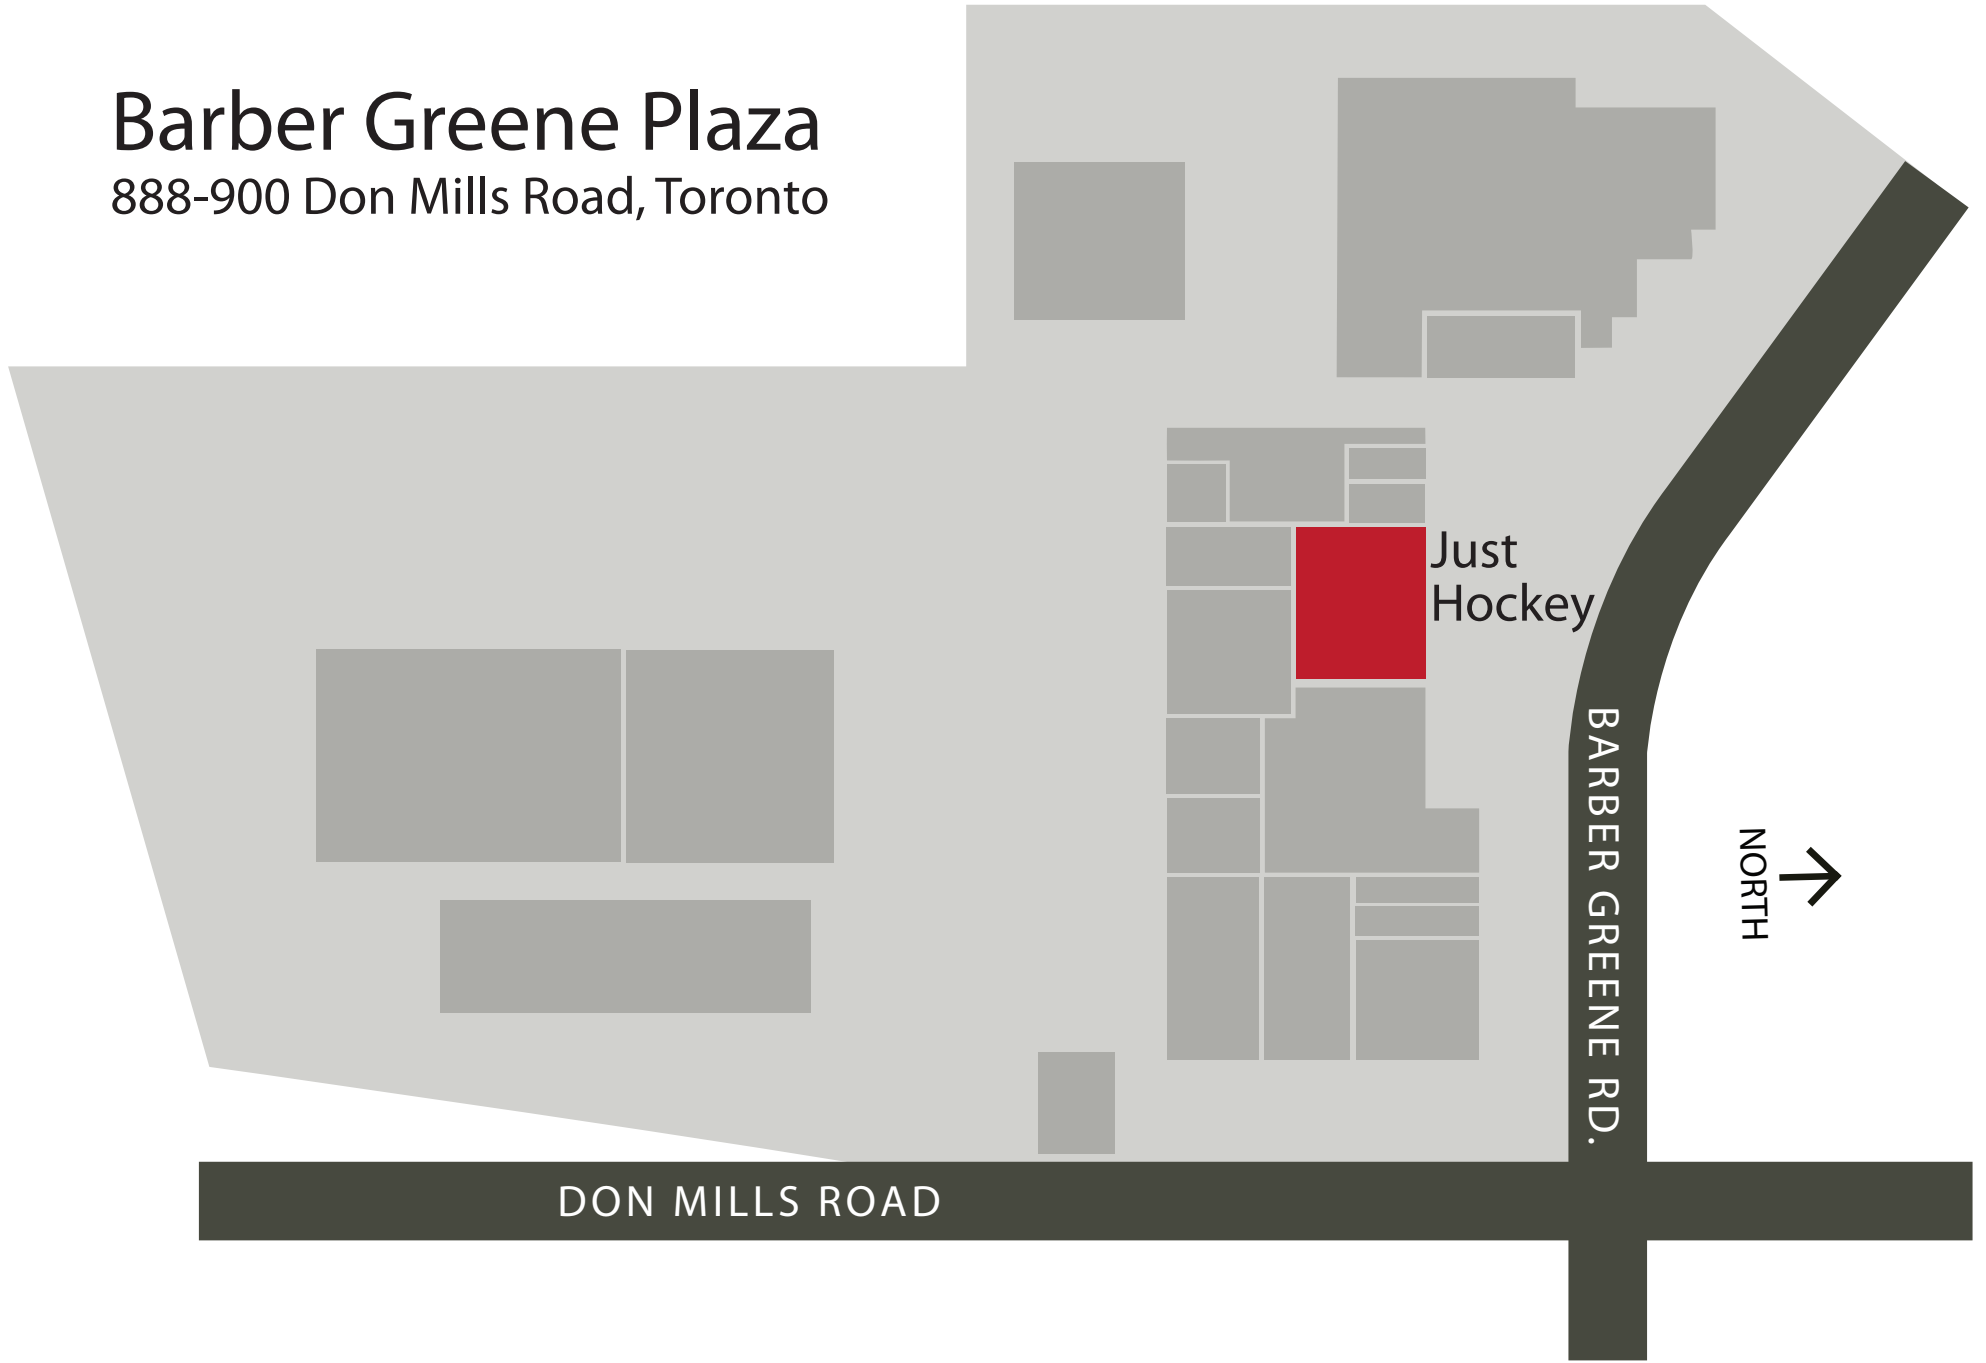

Barber Greene Plaza

888-900 Don Mills Road, Toronto

Just
Hockey

BARBER GREENE RD.

NORTH
↗

DON MILLS ROAD